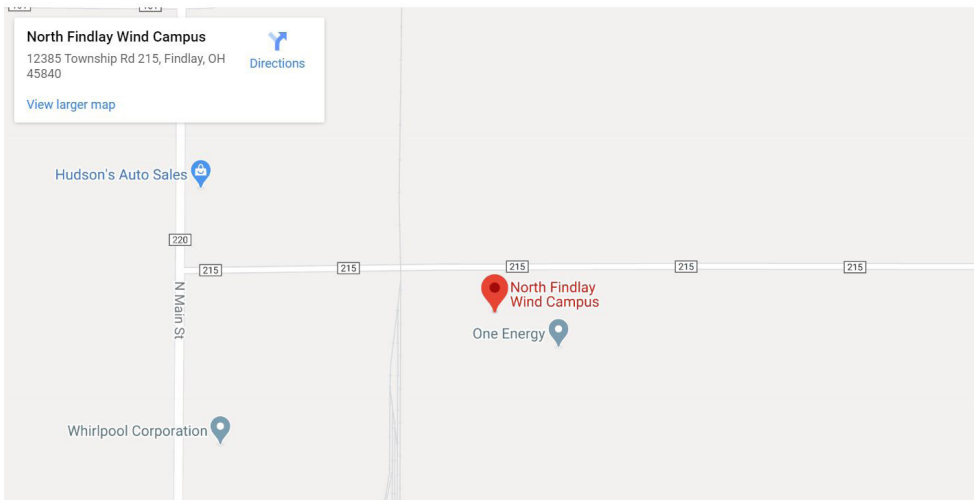

CONTACT US

Visiting the North Findlay Wind Campus

One Energy's headquarters at the North Findlay Wind Campus is situated underneath our 10 nearby wind turbines. Our Green Campus property tours offer an up-close view of these utility-scale turbines and our on-site component yard.

Driving Directions

For the most direct route to our headquarters, **enter the terms "North Findlay Wind Campus" or "One Energy" into your navigation app.**

Please note: do not enter our address into a navigation app. Doing so will direct you to a nearby private residence. In the map above, you'll notice our building sits directly behind the manufacturing facilities (and wind turbines) for Whirlpool Corporation and Ball Corporation.

Driving on I-75, take exit 161 toward County Road 99 and head east. At the second light, turn left onto North Main Street/County Road 220. At the third light, turn right onto Township Road 215 directly after Whirlpool Corporation. Across the railroad tracks, the entrance to One Energy is on the right, marked with a royal blue North Findlay Wind Campus sign.