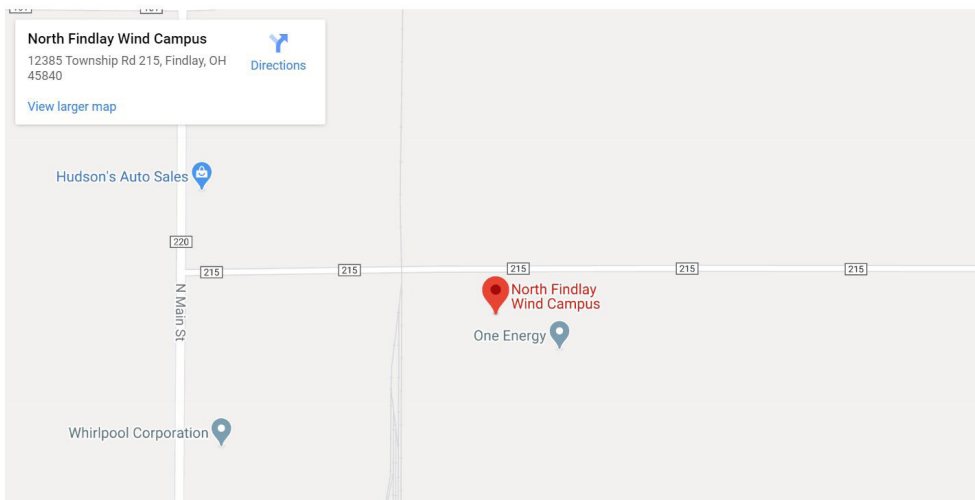

CONTACT US

Visiting the North Findlay Wind Campus

One Energy's headquarters at the North Findlay Wind Campus is situated underneath our 10 nearby wind turbines. Our Green Campus property tours offer an up-close view of these utility-scale turbines and our on-site component yard.

Driving Directions

For the most direct route to our headquarters, **enter the terms "North Findlay Wind Campus" or "One Energy" into your navigation app.**

Please note: do not enter our address into a navigation app. Doing so will direct you to a nearby private residence. In the map above, you'll notice our building sits directly behind the manufacturing facilities (and wind turbines) for Whirlpool Corporation and Ball Corporation.

Driving on I-75, take exit 161 toward County Road 99 and head east. At the second light, turn left onto North Main Street/County Road 220. At the third light, turn right onto Township Road 215 directly after Whirlpool Corporation. Across the railroad tracks, the entrance to One Energy is on the right, marked with a royal blue North Findlay Wind Campus sign.