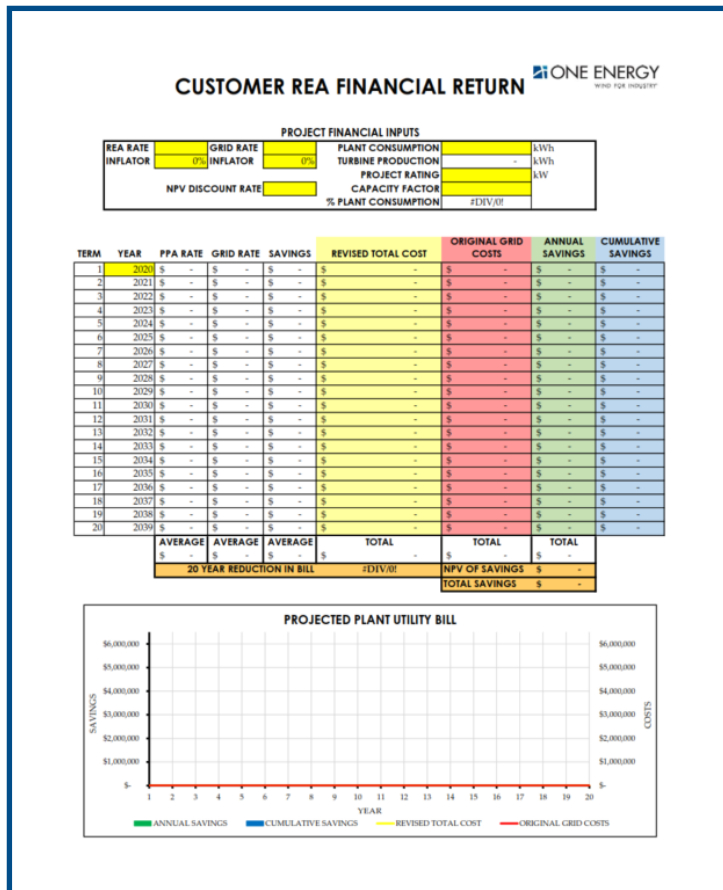

1
FUTURE
CUSTOMERS

6
CUSTOMER
TOOLKIT

1
REA
CALCULATOR

REA CALCULATOR

Our straightforward Excel spreadsheet helps you calculate the long-term and present value of an on-site generation project.

Download our Renewable Energy Agreement (REA) Calculator tool in Excel.