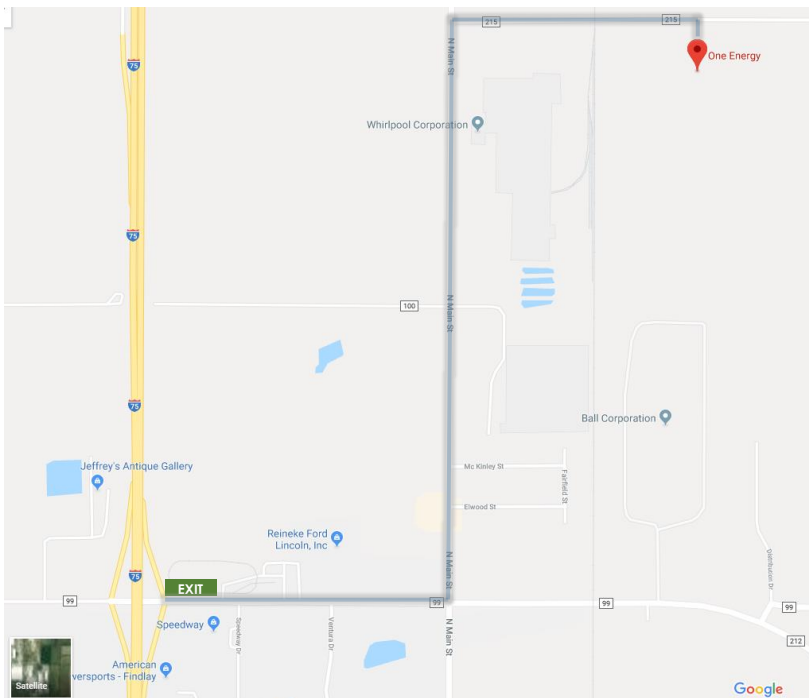

Distance: 105 mi.
Drive time: about 2 hr.

Hotels

Hilton Garden Inn

1050 Interstate Drive W.
Findlay, OH 45840
(567) 250-2525
hilton.com

Conveniently located near the North Findlay Wind Campus, the Hilton Garden Inn is also directly off I-75. *Distance: 4 mi. Drive time: 8-10 min.*

Hancock Hotel

631 S Main St
Findlay, OH 45840
(419) 423-0631
hancockhotel.com

Located downtown, the Hancock Hotel is surrounded by Findlay's signature restaurants and bars. *Distance: 6.7 mi. Drive time: 15 min.*

Comfort Suites

3700 Speedway Dr
Findlay, OH 45840
(567) 208-4949
choicehotels.com

Near I-75, Comfort Suites is an affordable spacious hotel with premium amenities. *Distance: 5.5 mi. Drive time: 10 min.*

Drury Inn and Suites

820 W Trenton Ave
Findlay, OH 45840
(419) 422-9700
druryhotels.com

Drury Inn and Suites, located right off I-75, is newly renovated and offers top amenities at an affordable price. *Distance: 5.5 mi. Drive time: 10 min.*